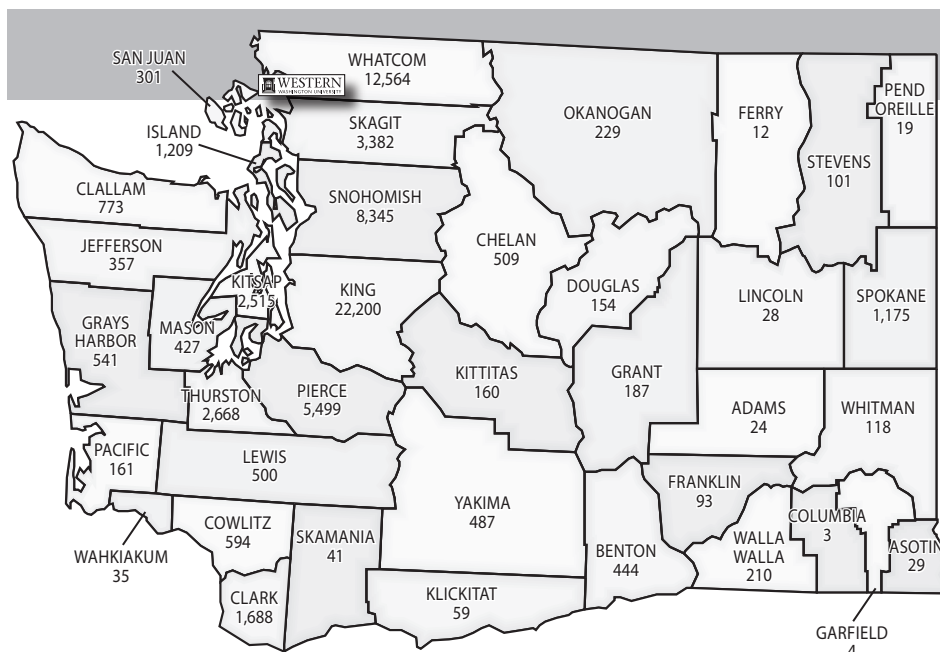

STUDENT & ALUMNI *County of Residence* FALL 2008

WESTERN

STUDENTS

The majority of WWU students come from the Puget Sound/I-5 corridor. The top counties of residence are King, Whatcom, Snohomish, Pierce and Kitsap.

FTE Enrollment: 12,908
Total Headcount: 13,777

From Washington: 12,602
From Other States: 1,022
From Canada: 18
From other, outside U.S.: 135

ALUMNI

Some 86,000 living graduates of Western Washington University are scattered across the state of Washington and throughout the world.