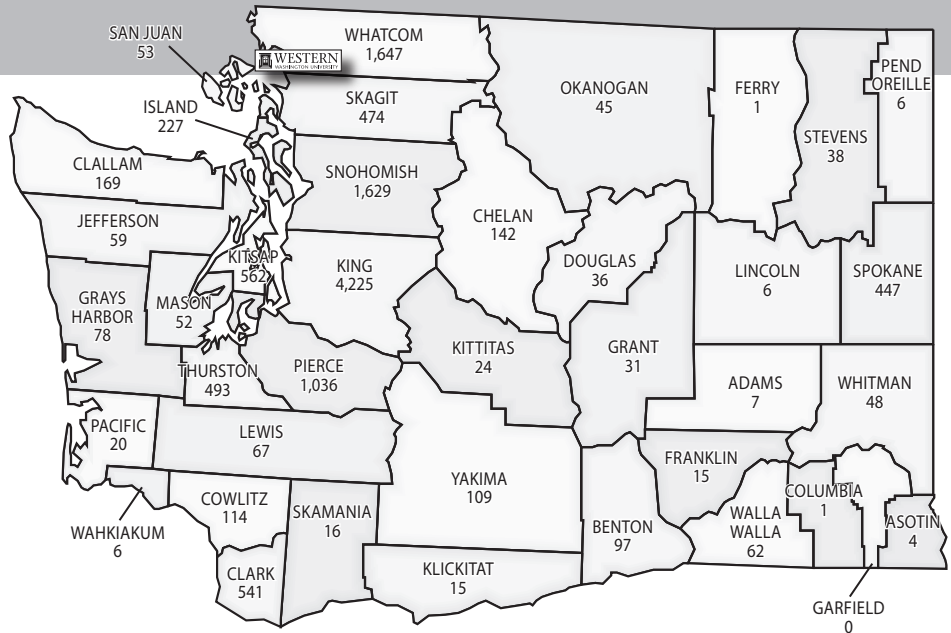

STUDENT & ALUMNI *County of Residence* FALL 2008

WESTERN

STUDENTS

The majority of WWU students come from the Puget Sound/I-5 corridor. The top counties of residence are King, Whatcom, Snohomish, Pierce and Kitsap.

FTE Enrollment: 12,908
Total Headcount: 13,777

From Washington: 12,602
From Other States: 1,022
From Canada: 18
From other, outside U.S.: 135

ALUMNI

Some 86,000 living graduates of Western Washington University are scattered across the state of Washington and throughout the world.